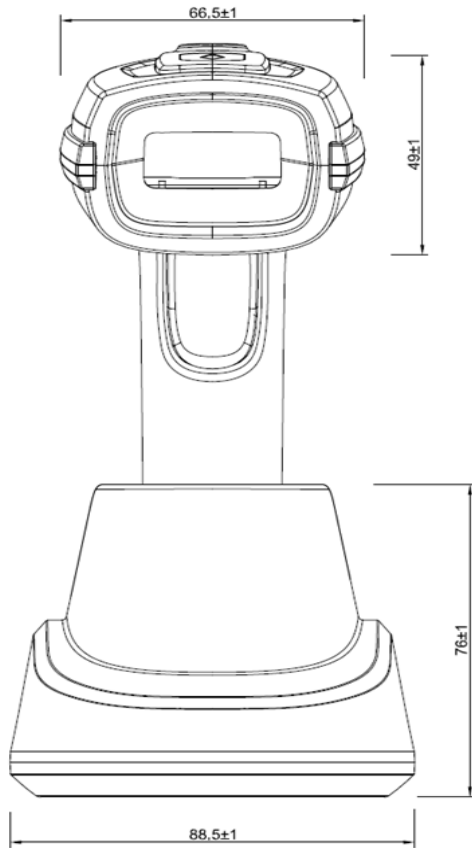

STRUCTURE

| Performance Parameter | | BT5800 | BT5800 SR | |
|--------------------------------|---|--|----------------------|-----------------------------|
| Light Source | LED White light | | | |
| Aiming Light | Green Dot | | | |
| Image Sensor | 640*480pixels | | 1280*800 pixels | |
| CPU | 1G | | 1.2G Dual-core | |
| Resolution(maximum) | 3mil | | | |
| Minimum Print Contrast | 20% Reflection Difference | | | |
| Image Field of View | Horizontal: 50°; Vertical: 38° | | | |
| Reading Angle | Pitch: 0-360°; Roll(Tilt): ±60°; Skew (Yaw): ±60° | | | |
| Decoding Capability | 1D | All standard 1D codes including GS1 DataBar™ linear code can be automatically distinguished and decoded. | | |
| | 2D | Aztec Code; Data Matrix; Maxi Code; QR Code; HAN XIN; Micro QR Code | | |
| | Stack code | GS1 DataBar Expanded Stacked; GS1 DataBar Stacked; GS1 DataBar Stacked Omnidirectional; GS1 DataBar Composite; MicroPDF417; PDF417 | | |
| Reading Indicators | LED light&Buzzer(adjustable tone and volume) | | | |
| Typical depth of Field | Precision | Barcode | Standard mode | Long scan range mode |
| | 3.34mil | CODE128 | 10mm—60mm | 60mm-160mm |
| | 5mil | CODE128 | 5mm—90mm | 65mm-230mm |
| | 3.34mil | EAN-13 | 10mm—55mm | 60mm-150mm |
| | 5mil | EAN-13 | 5mm—85mm | 70mm-230mm |
| | 13.34mil | EAN-13 | 20mm—190mm | 40mm-450mm |
| | 5mil | PDF417 | 5mm—75mm | 65mm-210mm |
| | 10mil | DM | 5mm—100mm | 30mm-260mm |
| 20mil | DM | 5mm—210mm | 20mm-480mm | |
| Electrical Parameter | | | | |
| Current | < 280 mA | | | |
| Input Voltage | 5 VDC (+/- 10%)/500mA | | | |
| Environmental Parameter | | | | |
| ESD protection | 8 kV (Air discharge) | | | |
| Drop resistance | Withstands repeated drops from 1.2m/4.0 ft onto a concrete surface. | | | |
| Temperature | Working: -10 to 50 °C Storage/Transport: -20 to 70 °C | | | |
| Humidity(non-condensing) | 5 - 95% | | | |
| Ambient light | Indoor: 0 to 6,000 lux; Outdoor: 0 to 100,000 lux | | | |
| Cordless Parameter | | | | |
| Transmission Mode | Wireless 2.4G, optional Bluetooth interface | | | |
| Transmission Distance | 2.4G is 100M distance in open space | | | |
| Battery Capacity | 2000mAh | | | |
| Working Time | It can continuous working over 12 hours | | | |
| Charging time | 4~5HOURS | | | |
| Warranty | | | | |
| Warranty | 24 Months | | | |