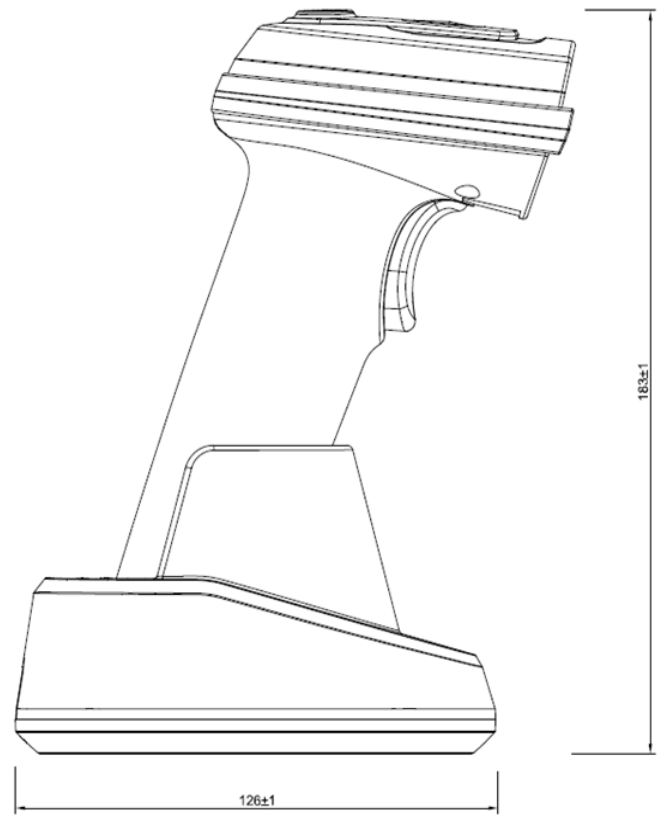

ANSWK

BT5800

ANSWK® 2D Cordless Handheld Barcode Scanners

FEATURES

- Minimum resolution: 3mils.
- 300,000~ 1,000,000pixels, global shutter.
- Quick recharging, 8-10 hours of continuous scanning.
- IP52 ensures high reliability and durability.
- Easily read some paper, plastic, mobile phones, LEDs, etc., and even high-precision, wrinkled, damaged, or poorly printed barcodes.

BT5800 Series Base Functions

●One Key Pairing

The one-key pairing function can quickly connect the scanner and the wireless base.

1. Connected the wireless base and the computer with a Data Cable. When power is ON, the power indicator will be always on;
2. Put the scanner into the wireless base, press the button of the scanner, the scanner will be turned on and with a prompt sound;
3. Press the one-key pairing button, the scanner will automatically pair with the base, and there will be a beep sound after the pairing is successful;
4. After the pairing is successful, the indicator light on the top of the scanner turns blue, and the "wireless connection indicator" on the wireless receiving base is always on.