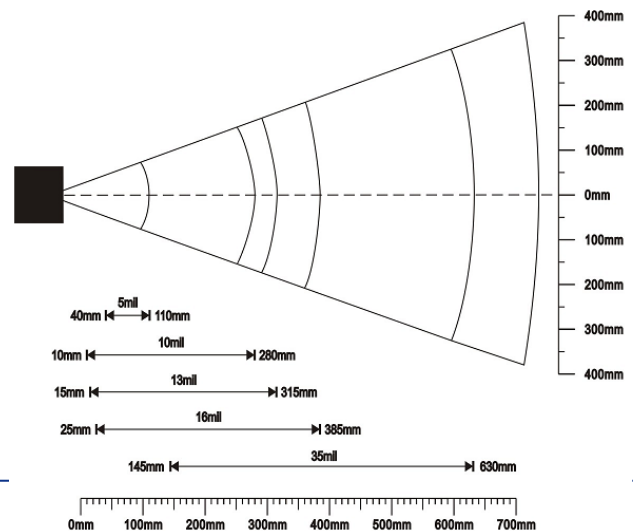

Housing: ABS/PC+TPU

IP Rating: IP54

Environmental

Operating Temperature: -10°C to $+50^{\circ}\text{C}$

Storage Temperature: -40°C to $+60^{\circ}\text{C}$

Humidity: 5% to 90%, non-condensing

Mechanical Shock: Operational after 25 drops from 1.2 m to concrete

Decoding Capability

1-D UPC/EAN (UPCA/UPCE/UPCE1/EAN-8/EAN-13/JAN-8/JAN-13 plus supplementals, ISBN (Bookland), ISSN, Coupon Code), Code 39 (Standard, Full ASCII, Trioptic, Code 32 (Italian Pharmacode), Code 128 (Standard, Full ASCII, UCC/EAN-128, ISBT-128 Concatenated), Code 93, Codabar/NW7, 2 of 5 (Interleaved 2 of 5, Discrete 2 of 5, IATA, Chinese 2 of 5, Matrix 2 of 5, Code 11), MSI Plessey, GS1 DataBar Omnidirectional, Truncated, Stacked, Stacked Omnidirectional, Limited, Expanded, Expanded Stacked)

Postal 4 State Customer, UPU FICS 4 State Postal, USPS 4CB, Canadian Post (Postbar), etc.

Scan Performance

Scan Pattern: Single scan line

Light Source: 650-nanometer laser

Typical Depth of Field: Minimum distance determined by symbol length, scan angle, printing resolution, contrast, ambient light dependent, etc.

Code 39 5 mils: 1.0 to 16.0 cm

Code 39 10 mils: 1.0 to 30.0 cm

Code 128 15 mils: 5.0 to 65.0 cm

Resolution (Minimum): 5 mil (General Version)
3mil (High density)

Skew Angle: $\pm 45^{\circ}$ **Pitch Angle:** $\pm 45^{\circ}$

Minimum Symbol Contrast: 30%

Scan Rate: 150 plus scans per second

Interface

Interface: RS-232; USB

Communication Distance

Certifications

Certification: CE, FCC

Warranty

Warranty: One year factory warranty.

Accessories