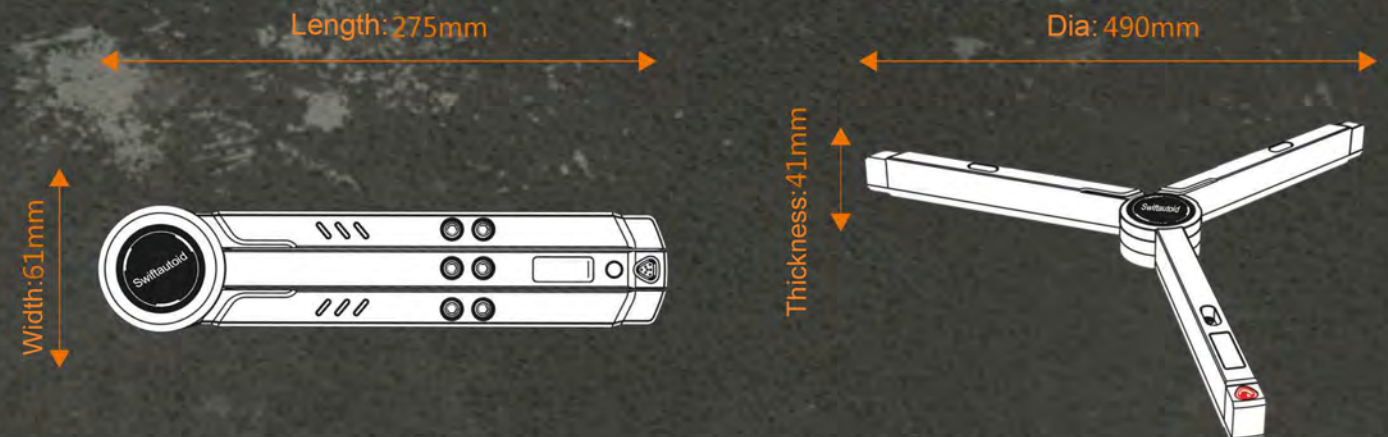

Add:Room A220, 2F, HY Building, Helongyi Road, Jiahe Jie, Baiyun District, Guangzhou, 510425, China
Tel:+86-20-22059319

Add:Room 2116, Building 21, Youhao International Plaza, Yongfeng Road, Gaoping District, Nanchong, Sichuan Province, China
Tel: +86-817-3375799 Fax: +86-817-3317718